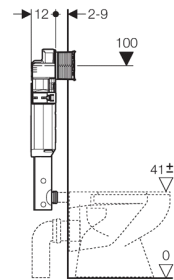

Geberit Sigma concealed cistern 12 cm, 6 / 3 litres

Application purposes

- For masonry walls
- For installation in part- or room-height prewall installations
- For installation in room-height installation walls
- For floor-standing and wall-hung WCs
- For single flush, dual flush or stop-and-go flush

Characteristics

- Concealed cistern with front actuation
- Concealed cistern fully insulated against condensation
- Immediate post flush possible with factory setting
- Flush bend fitted
- Tool-free installation and maintenance work on concealed cistern
- Water supply connection on the rear or top centre
- Protection box for service opening can be cut to length

Technical data

Flow pressure	0.1–10 bar
Flush volume, factory setting	6 and 3 l
Flush volume large, adjustment range	4.5 / 6 / 7.5 l
Flush volume small, adjustment range	3–4 l

Scope of delivery

- Water supply connection R 1/2", compatible with MeplaFix, with integrated angle stop valve and hand wheel
- Protection box for service opening
- Flush bend with recess shells
- Protection plug
- 2 slotted flat irons
- 2 fixing brackets
- Fastening material