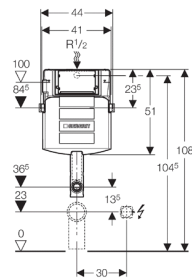

Geberit Sigma concealed cistern 12 cm, 6 / 3 litres

Application purposes

- For masonry walls
- For installation in part- or room-height prewall installations
- For installation in room-height installation walls
- For floor-standing and wall-hung WCs
- For single flush, dual flush or stop-and-go flush

Technical data

Flow pressure	0.1–10 bar
Flush volume, factory setting	6 and 3 l
Flush volume large, adjustment range	4.5 / 6 / 7.5 l
Flush volume small, adjustment range	3–4 l

Scope of delivery

- Water supply connection R 1/2", compatible with MeplaFix, with integrated angle stop valve and hand wheel
- Protection box for service opening
- Flush bend with recess shells
- Protection plug
- 2 slotted flat irons
- 2 fixing brackets
- Fastening material