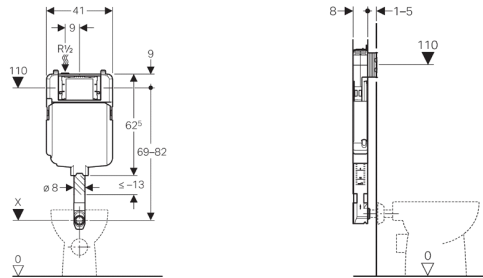

Geberit Sigma concealed cistern 8 cm, 6 / 3 litres

Application purposes

- For masonry walls
- For installation in part- or room-height prewall installations
- For installation in room-height installation walls
- For floor-standing WCs
- For single flush, dual flush or stop-and-go flush

Characteristics

- Series 2016
- Concealed cistern with front actuation
- Concealed cistern fully insulated against condensation
- Pre-mounted direct plastering netting
- Immediate post flush possible with factory setting
- Flush bend fitted
- Flush bend adjustable 2 cm upwards and 1 cm downwards
- Tool-free installation and maintenance work on concealed cistern
- Water supply connection on the top, offset to left side
- Protection box for service opening can be cut to length, suitable for surface-even actuator plates

Technical data

Flow pressure	0.1–10 bar
Flush volume, factory setting	6 and 3 l
Flush volume large, adjustment range	4.5 / 6 / 7.5 l
Flush volume small, adjustment range	3–4 l

Scope of delivery

- Water supply connection R 1/2", compatible with MeplaFix, with integrated angle stop valve and hand wheel
- Protection box for service opening
- Flush bend with recess shells
- Flush bend extension, \varnothing 45 mm
- Protection plug
- 2 slotted flat irons
- Fastening material