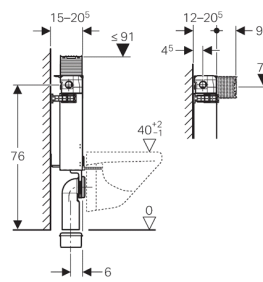

Geberit Kombifix element for wall-hung WC, 82 cm, with Omega concealed cistern 12 cm

Application purposes

- For masonry walls
- For installation in part-height prewall installations
- For wall-hung WCs with connection dimensions in accordance with EN 33:2011
- For dual flush

Characteristics

- Powder-coated installation frame
- Mounting frame with four fixing brackets
- Adjustable installation depth, 12–20.5 cm
- Fastening for connection bend can be mounted without tools from front
- Concealed cistern with top or front actuation
- Concealed cistern fully insulated against condensation
- Immediate post flush possible with factory setting
- Tool-free installation and maintenance work on concealed cistern
- Water supply connection on the left or rear left
- Protection box for service opening can be cut to length
- Equipped with conduit pipe for feed pipe for connection of Geberit AquaClean shower toilets
- With fastening option for electrical connection

Technical data

Flow pressure	0.1–10 bar
Flush volume, factory setting	6 and 3 l
Flush volume large, adjustment range	4.5 / 6 / 7.5 l
Flush volume small, adjustment range	3–4 l

Scope of delivery

- Water supply connection R 1/2", compatible with MeplaFix, with integrated angle stop valve and hand wheel
- Protection box for service opening
- Connection set for WC, \varnothing 90 mm
- Connection bend made of PE-HD, \varnothing 90 mm
- Adapter socket made of PE-HD, \varnothing 90 / 110 mm
- 2 protection plugs
- 2 threaded rods M12
- Fastening material