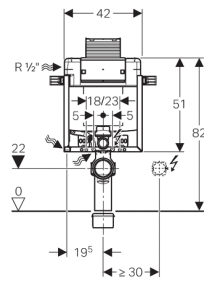

Geberit Kombifix element for wall-hung WC, 82 cm, with Omega concealed cistern 12 cm

Application purposes

- For masonry walls
- For installation in part-height prewall installations
- For wall-hung WCs with connection dimensions in accordance with EN 33:2011
- For dual flush

Characteristics

- Powder-coated installation frame
- Mounting frame with four fixing brackets
- Adjustable installation depth, 12–20.5 cm
- Fastening for connection bend can be mounted without tools from front
- Concealed cistern with top or front actuation
- Concealed cistern fully insulated against condensation
- Immediate post flush possible with factory setting
- Tool-free installation and maintenance work on concealed cistern
- Water supply connection on the left or rear left
- Protection box for service opening can be cut to length
- Equipped with conduit pipe for feed pipe for connection of Geberit AquaClean shower toilets
- With fastening option for electrical connection

Technical data

Flow pressure	0.1–10 bar
Flush volume, factory setting	6 and 3 l
Flush volume large, adjustment range	4.5 / 6 / 7.5 l
Flush volume small, adjustment range	3–4 l

Scope of delivery

- Water supply connection R 1/2", compatible with MeplaFix, with integrated angle stop valve and hand wheel
- Protection box for service opening
- Connection set for WC, \varnothing 90 mm
- Connection bend made of PE-HD, \varnothing 90 mm
- Adapter socket made of PE-HD, \varnothing 90 / 110 mm
- 2 protection plugs
- 2 threaded rods M12
- Fastening material