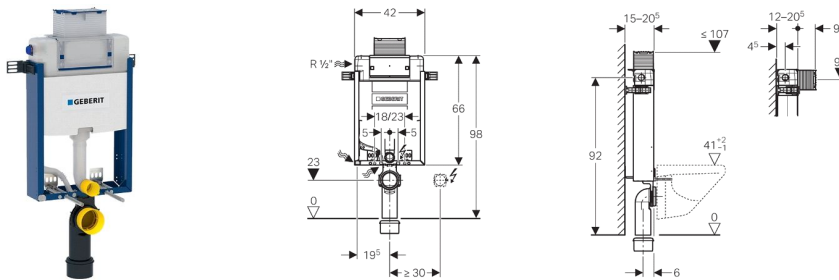

**Geberit Kombifix element for wall-hung WC, 98 cm, with Omega concealed cistern 12 cm**

**Application purposes**

- For masonry walls
- For installation in part-height prewall installations
- For wall-hung WCs with connection dimensions in accordance with EN 33:2011
- For dual flush

**Characteristics**

- Powder-coated installation frame
- Mounting frame with four fixing brackets
- Adjustable installation depth, 12–20.5 cm
- Fastening for connection bend can be mounted without tools from front
- Concealed cistern with top or front actuation
- Concealed cistern fully insulated against condensation
- Immediate post flush possible with factory setting
- Tool-free installation and maintenance work on concealed cistern
- Water supply connection on the left or rear left
- Protection box for service opening can be cut to length
- Equipped with conduit pipe for feed pipe for connection of Geberit AquaClean shower toilets
- With fastening option for electrical connection

**Technical data**

Flow pressure	0.1–10 bar
Flush volume, factory setting	6 and 3 l
Flush volume large, adjustment range	4.5 / 6 / 7.5 l
Flush volume small, adjustment range	3–4 l

**Scope of delivery**

- Water supply connection R 1/2", compatible with MeplaFix, with integrated angle stop valve and hand wheel
- Protection box for service opening
- Connection set for WC,  $\varnothing$  90 mm
- Connection bend made of PE-HD,  $\varnothing$  90 mm
- Adapter socket made of PE-HD,  $\varnothing$  90 / 110 mm
- 2 protection plugs
- 2 threaded rods M12
- Fastening material