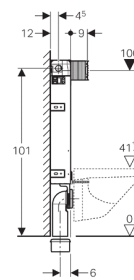

Geberit Kombifix element for wall-hung WC, 106 cm, with Omega concealed cistern 12 cm

Application purposes

- For masonry walls
- For installation in part- or room-height prewall installations
- For wall-hung WCs with connection dimensions in accordance with EN 33:2011
- For dual flush

Characteristics

- Powder-coated installation frame
- Mounting frame with four fixing brackets
- Fastening for connection bend can be mounted without tools from front
- Concealed cistern with front actuation
- Concealed cistern fully insulated against condensation
- Immediate post flush possible with factory setting
- Tool-free installation and maintenance work on concealed cistern
- Water supply connection on the left or rear left
- Protection box for service opening can be cut to length
- Equipped with conduit pipe for feed pipe for connection of Geberit AquaClean shower toilets
- With fastening option for electrical connection

Technical data

Flow pressure	0.1–10 bar
Flush volume, factory setting	6 and 3 l
Flush volume large, adjustment range	4.5 / 6 / 7.5 l
Flush volume small, adjustment range	3–4 l

Scope of delivery

- Water supply connection R 1/2", compatible with MeplaFix, with integrated angle stop valve and hand wheel
- Protection box for service opening
- Connection set for WC, \varnothing 90 mm
- Connection bend made of PE-HD, \varnothing 90 mm
- Adapter socket made of PE-HD, \varnothing 90 / 110 mm
- Filling segment
- 2 protection plugs
- Sound insulation set
- 2 threaded rods M12
- Fastening material