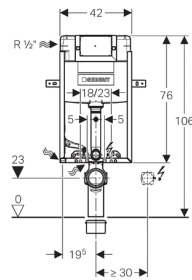

Geberit Kombifix element for wall-hung WC, 106 cm, with Omega concealed cistern 12 cm

Application purposes

- For masonry walls
- For installation in part- or room-height prewall installations
- For wall-hung WCs with connection dimensions in accordance with EN 33:2011
- For dual flush

Characteristics

- Powder-coated installation frame
- Mounting frame with four fixing brackets
- Fastening for connection bend can be mounted without tools from front
- Concealed cistern with front actuation
- Concealed cistern fully insulated against condensation
- Immediate post flush possible with factory setting
- Tool-free installation and maintenance work on concealed cistern
- Water supply connection on the left or rear left
- Protection box for service opening can be cut to length
- Equipped with conduit pipe for feed pipe for connection of Geberit AquaClean shower toilets
- With fastening option for electrical connection

Technical data

Flow pressure	0.1–10 bar
Flush volume, factory setting	6 and 3 l
Flush volume large, adjustment range	4.5 / 6 / 7.5 l
Flush volume small, adjustment range	3–4 l

Scope of delivery

- Water supply connection R 1/2", compatible with MeplaFix, with integrated angle stop valve and hand wheel
- Protection box for service opening
- Connection set for WC, \varnothing 90 mm
- Connection bend made of PE-HD, \varnothing 90 mm
- Adapter socket made of PE-HD, \varnothing 90 / 110 mm
- Filling segment
- 2 protection plugs
- Sound insulation set
- 2 threaded rods M12
- Fastening material