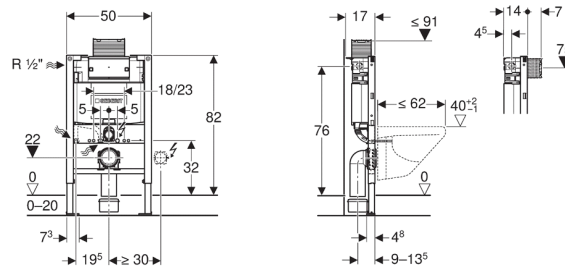

Geberit Duofix element for wall-hung WC, 82 cm, with Omega concealed cistern 12 cm

Application purposes

- For drywall construction
- For installation in part-height prewall installations
- For wall-hung WCs with connection dimensions in accordance with EN 33:2011
- For wall-hung WCs with projection up to 62 cm
- For dual flush
- For floor constructions 0–20 cm

Characteristics

- Self-supporting frame, powder-coated
- Frame with \varnothing 9 mm drilling holes for fastening in wood frame construction
- Frame prepared for support brackets for WC ceramic appliances with small contact surfaces
- Galvanized feet
- Feet adjustable 0–20 cm
- Non-slip leg supports
- Rotatable foot plates
- Foot plate depth suitable for installation in U-profiles UW 50 and UW75 and Geberit Duofix system rails
- Connection bend can be mounted without tools at different depths, adjustable range 45 mm
- Fastening for connection bend, sound-absorbing
- Concealed cistern with top or front actuation
- Concealed cistern fully insulated against condensation
- Immediate post flush possible with factory setting
- Tool-free installation and maintenance work on concealed cistern
- Water supply connection on the left or rear left
- Protection box for service opening can be cut to length
- Equipped with conduit pipe for feed pipe for connection of Geberit AquaClean shower toilets
- With fastening option for electrical connection

Technical data

Flow pressure	0.1–10 bar
Flush volume, factory setting	6 and 3 l
Flush volume large, adjustment range	4.5 / 6 / 7.5 l
Flush volume small, adjustment range	3–4 l

Scope of delivery

- Water supply connection R 1/2", compatible with MeplaFix, with integrated angle stop valve and hand wheel
- Protection box for service opening
- Connection set for WC, \varnothing 90 mm
- Connection bend 90° made of PE-HD, \varnothing 90 mm
- Adapter socket made of PE-HD, \varnothing 90 / 110 mm
- 2 protection plugs
- 2 threaded rods M12
- Fastening material