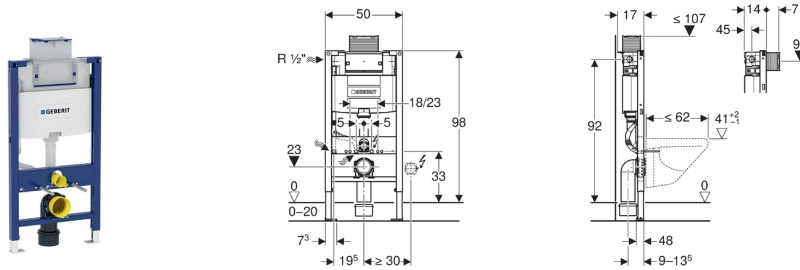

Geberit Duofix element for wall-hung WC, 98 cm, with Omega concealed cistern 12 cm

Application purposes

- For drywall construction
- For installation in part-height prewall installations
- For wall-hung WCs with connection dimensions in accordance with EN 33:2011
- For wall-hung WCs with projection up to 62 cm
- For dual flush
- For floor constructions 0–20 cm

Characteristics

- Self-supporting frame, powder-coated
- Frame with \varnothing 9 mm drilling holes for fastening in wood frame construction
- Frame prepared for support brackets for WC ceramic appliances with small contact surfaces
- Galvanized feet
- Feet adjustable 0–20 cm
- Non-slip leg supports
- Rotatable foot plates
- Foot plate depth suitable for installation in U-profiles UW 50 and UW75 and Geberit Duofix system rails
- Connection bend can be mounted without tools at different depths, adjustable range 45 mm
- Fastening for connection bend, sound-absorbing
- Concealed cistern with top or front actuation
- Concealed cistern fully insulated against condensation
- Immediate post flush possible with factory setting
- Tool-free installation and maintenance work on concealed cistern
- Water supply connection on the left or rear left
- Protection box for service opening can be cut to length
- Equipped with conduit pipe for feed pipe for connection of Geberit AquaClean shower toilets
- With fastening option for electrical connection

Scope of delivery

- Water supply connection R 1/2", compatible with MeplaFix, with integrated angle stop valve and hand wheel
- Protection box for service opening
- Connection set for WC, \varnothing 90 mm
- Connection bend 90° made of PE-HD, \varnothing 90 mm
- Adapter socket made of PE-HD, \varnothing 90 / 110 mm
- 2 protection plugs
- 2 threaded rods M12
- Fastening material