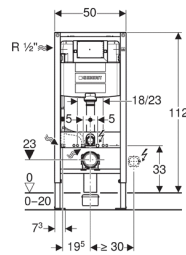

Geberit Duofix element for wall-hung WC, 112 cm, with Omega concealed cistern 12 cm

Application purposes

- For drywall construction
- For installation in part- or room-height prewall installations
- For installation in room-height installation walls
- For wall-hung WCs with connection dimensions in accordance with EN 33:2011
- For wall-hung WCs with projection up to 62 cm
- For dual flush
- For floor constructions 0–20 cm

Technical data

Flow pressure	0.1–10 bar
Flush volume, factory setting	6 and 3 l
Flush volume large, adjustment range	4.5 / 6 / 7.5 l
Flush volume small, adjustment range	3–4 l

Scope of delivery

- Water supply connection R 1/2", compatible with MeplaFix, with integrated angle stop valve and hand wheel
- Protection box for service opening
- Connection set for WC, \varnothing 90 mm
- Connection bend 90° made of PE-HD, \varnothing 90 mm
- Adapter socket made of PE-HD, \varnothing 90 / 110 mm
- 2 protection plugs
- 2 threaded rods M12
- Fastening material