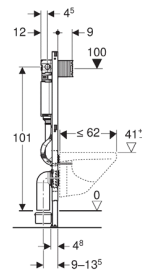

Geberit Duofix element for wall-hung WC, 112 cm, with Omega concealed cistern 12 cm

Application purposes

- For drywall construction
- For installation in part- or room-height prewall installations
- For installation in room-height installation walls
- For wall-hung WCs with connection dimensions in accordance with EN 33:2011
- For wall-hung WCs with projection up to 62 cm
- For dual flush
- For floor constructions 0–20 cm

Technical data

Flow pressure	0.1–10 bar
Flush volume, factory setting	6 and 3 l
Flush volume large, adjustment range	4.5 / 6 / 7.5 l
Flush volume small, adjustment range	3–4 l

Scope of delivery

- Water supply connection R 1/2", compatible with MeplaFix, with integrated angle stop valve and hand wheel
- Protection box for service opening
- Connection set for WC, \varnothing 90 mm
- Connection bend 90° made of PE-HD, \varnothing 90 mm
- Adapter socket made of PE-HD, \varnothing 90 / 110 mm
- 2 protection plugs
- 2 threaded rods M12
- Fastening material