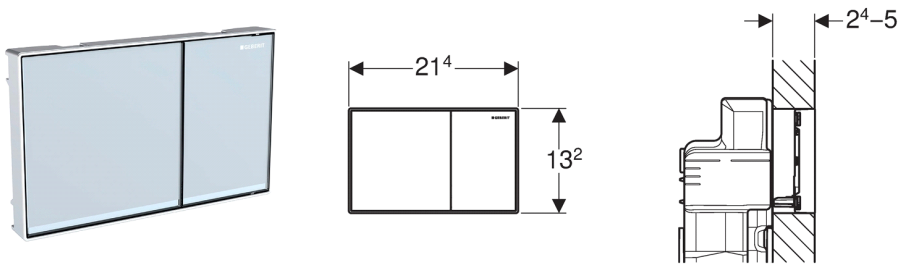

**Geberit actuator plate Sigma60 for dual flush, surface-even**

**Application purposes**

- For flush actuation with Geberit Sigma concealed cisterns 8 cm, Series 2016
- For flush actuation with Geberit Sigma concealed cisterns 12 cm
- For covering thicknesses of 24–50 mm
- Not suitable for Geberit Duofix elements for wall-hung WC, barrier-free

**Characteristics**

- Series 2016
- Front actuation
- Surface-even actuation
- Sound-absorbing actuator rods, tool-free fast adjustment

**Scope of delivery**

- Compensation frame
- 2 spacers
- 2 distance bolts
- 2 actuator rods
- Protection plate
- Fastening material

Excluded:

- Installation set, surface-even, for Geberit Sigma concealed cistern 12 cm

**Article**

Art. no.	Colour	Surface	Material designation	Coating
115.640.GH.1		brushed chrome	Die-cast zinc	easy-to-clean
115.640.SI.1	white	glass	Die-cast zinc / glass	without
115.640.SJ.1	black	glass	Die-cast zinc / glass	without
115.640.SQ.1	umber	glass	Die-cast zinc / glass	without